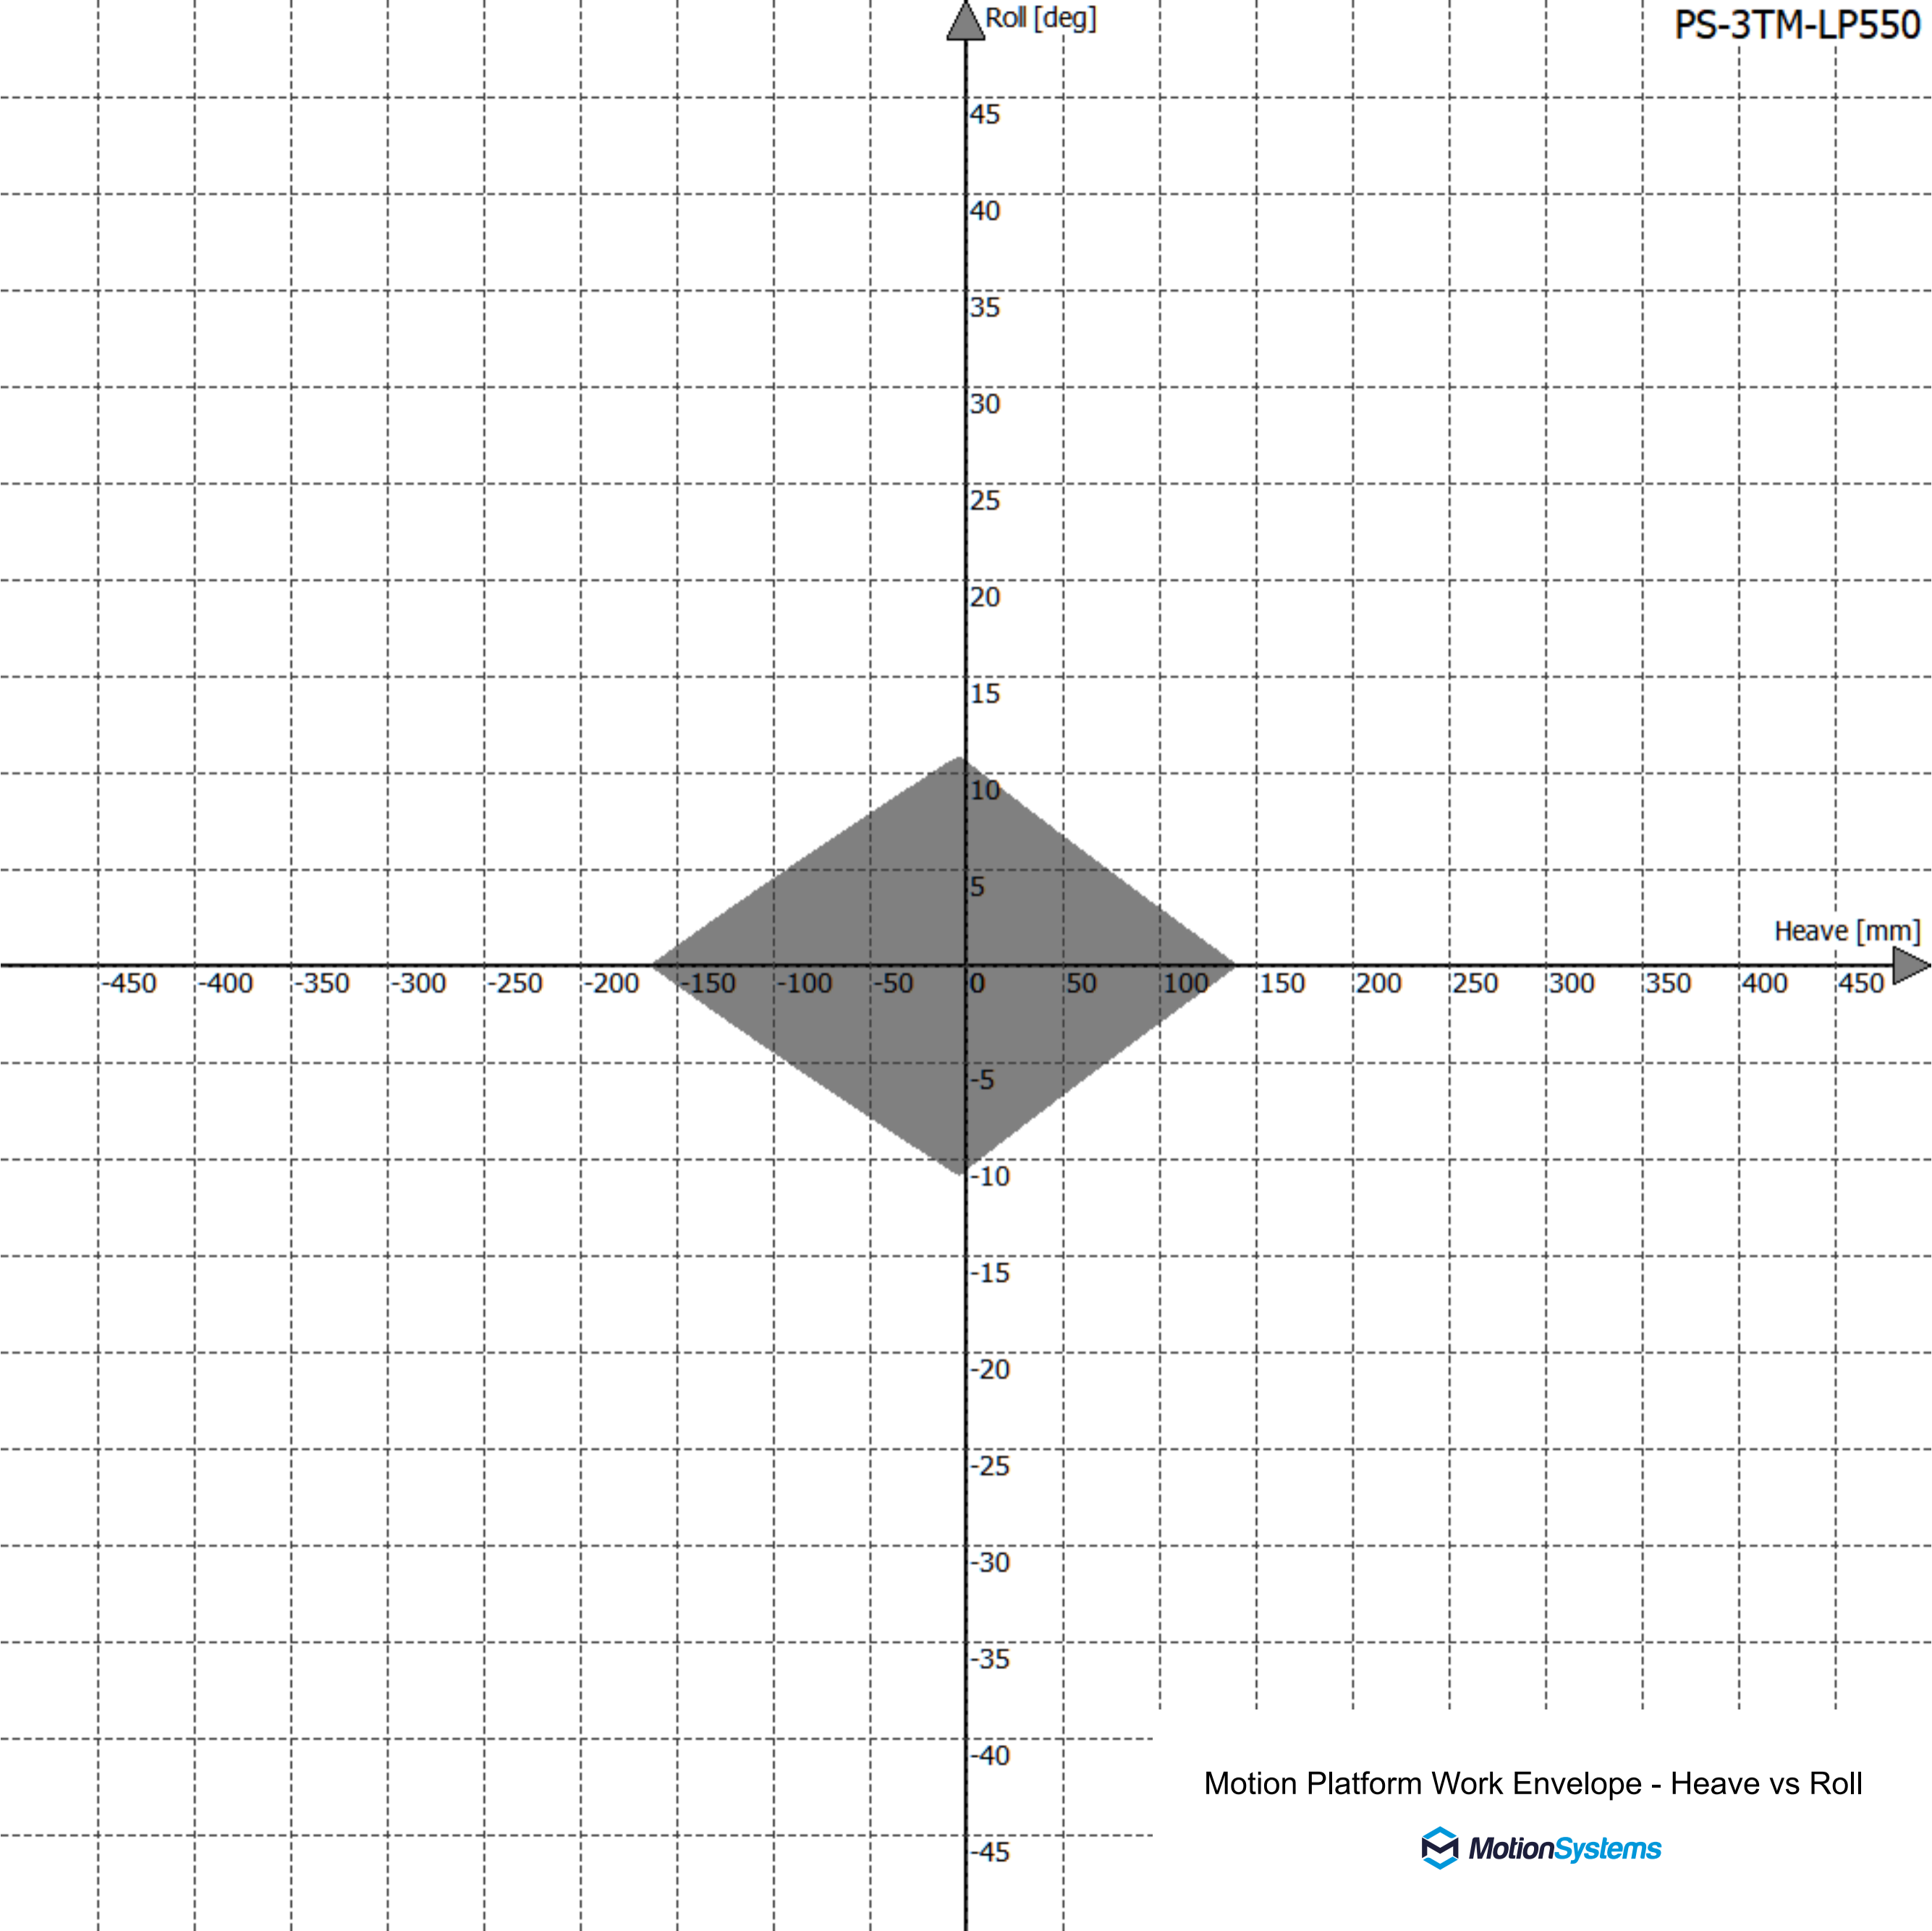

Motion Platform Work Envelope - Heave vs Pitch

Motion Platform Work Envelope - Heave vs Roll

Motion Platform Work Envelope - Roll vs Pitch