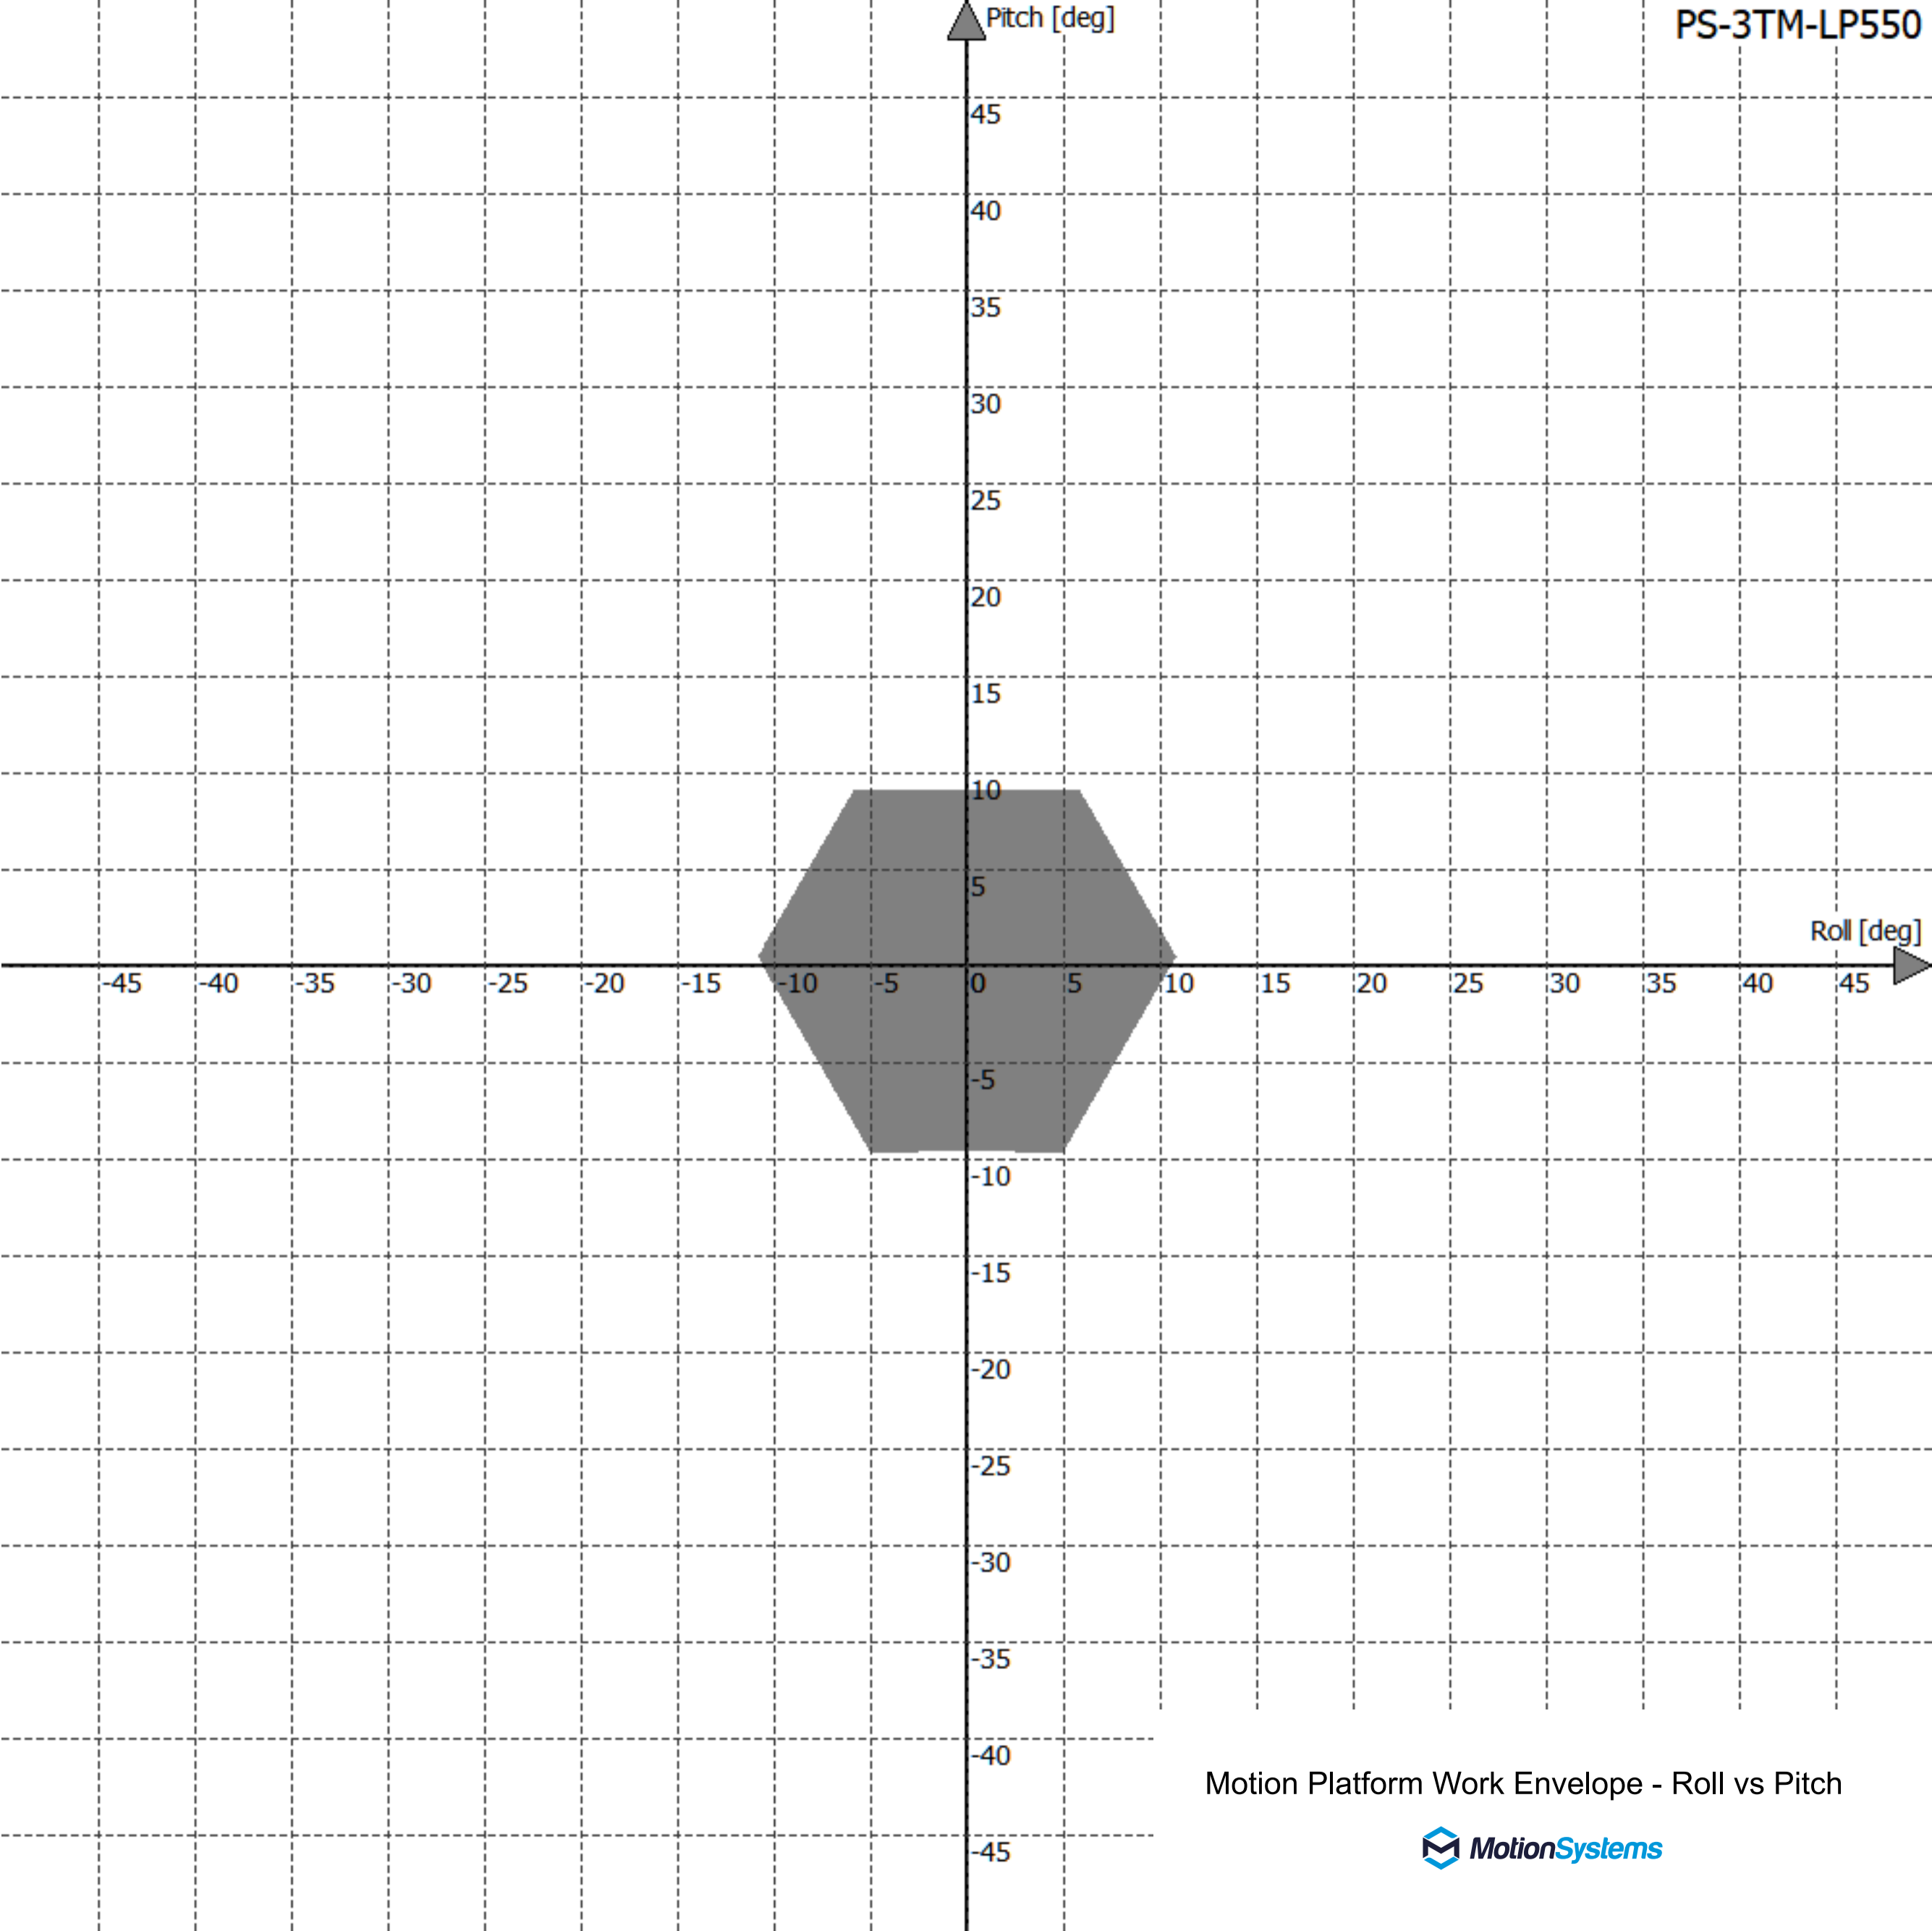

Motion Platform Work Envelope - Heave vs Pitch

Motion Platform Work Envelope - Heave vs Roll

Motion Platform Work Envelope - Roll vs Pitch