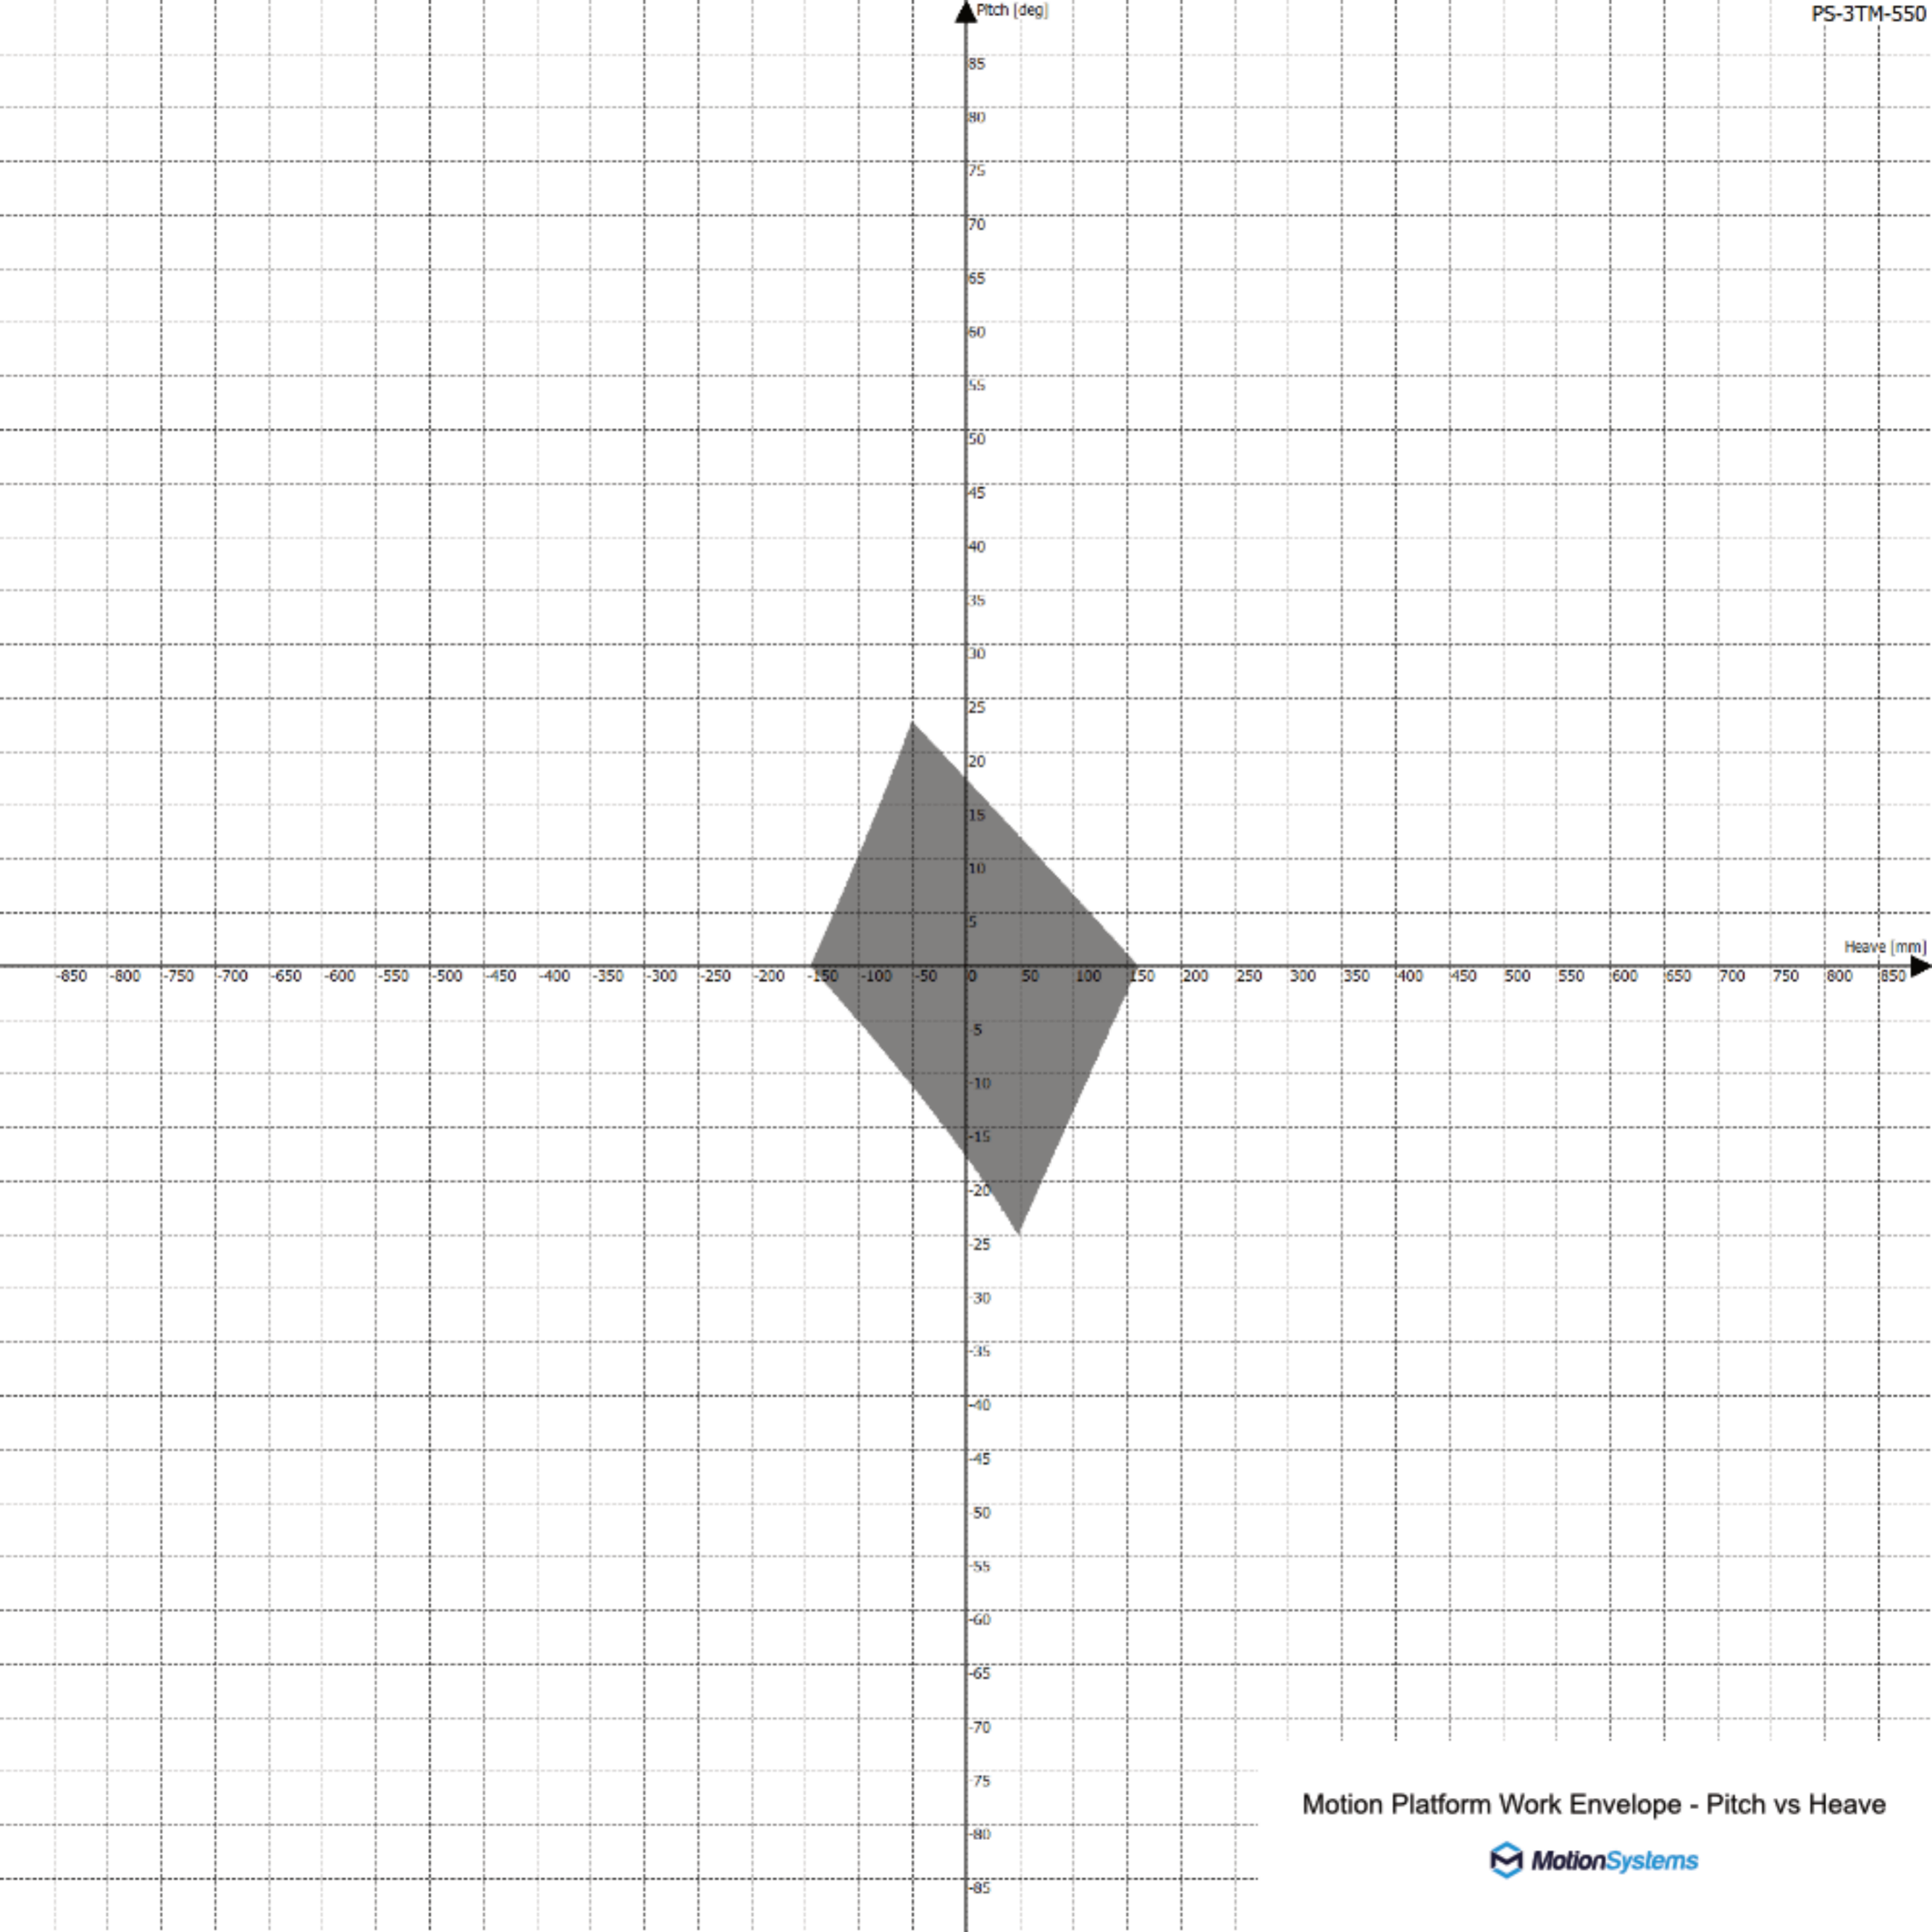

Motion Platform Work Envelope - Pitch vs Roll

Motion Platform Work Envelope - Roll vs Heave

Motion Platform Work Envelope - Pitch vs Heave