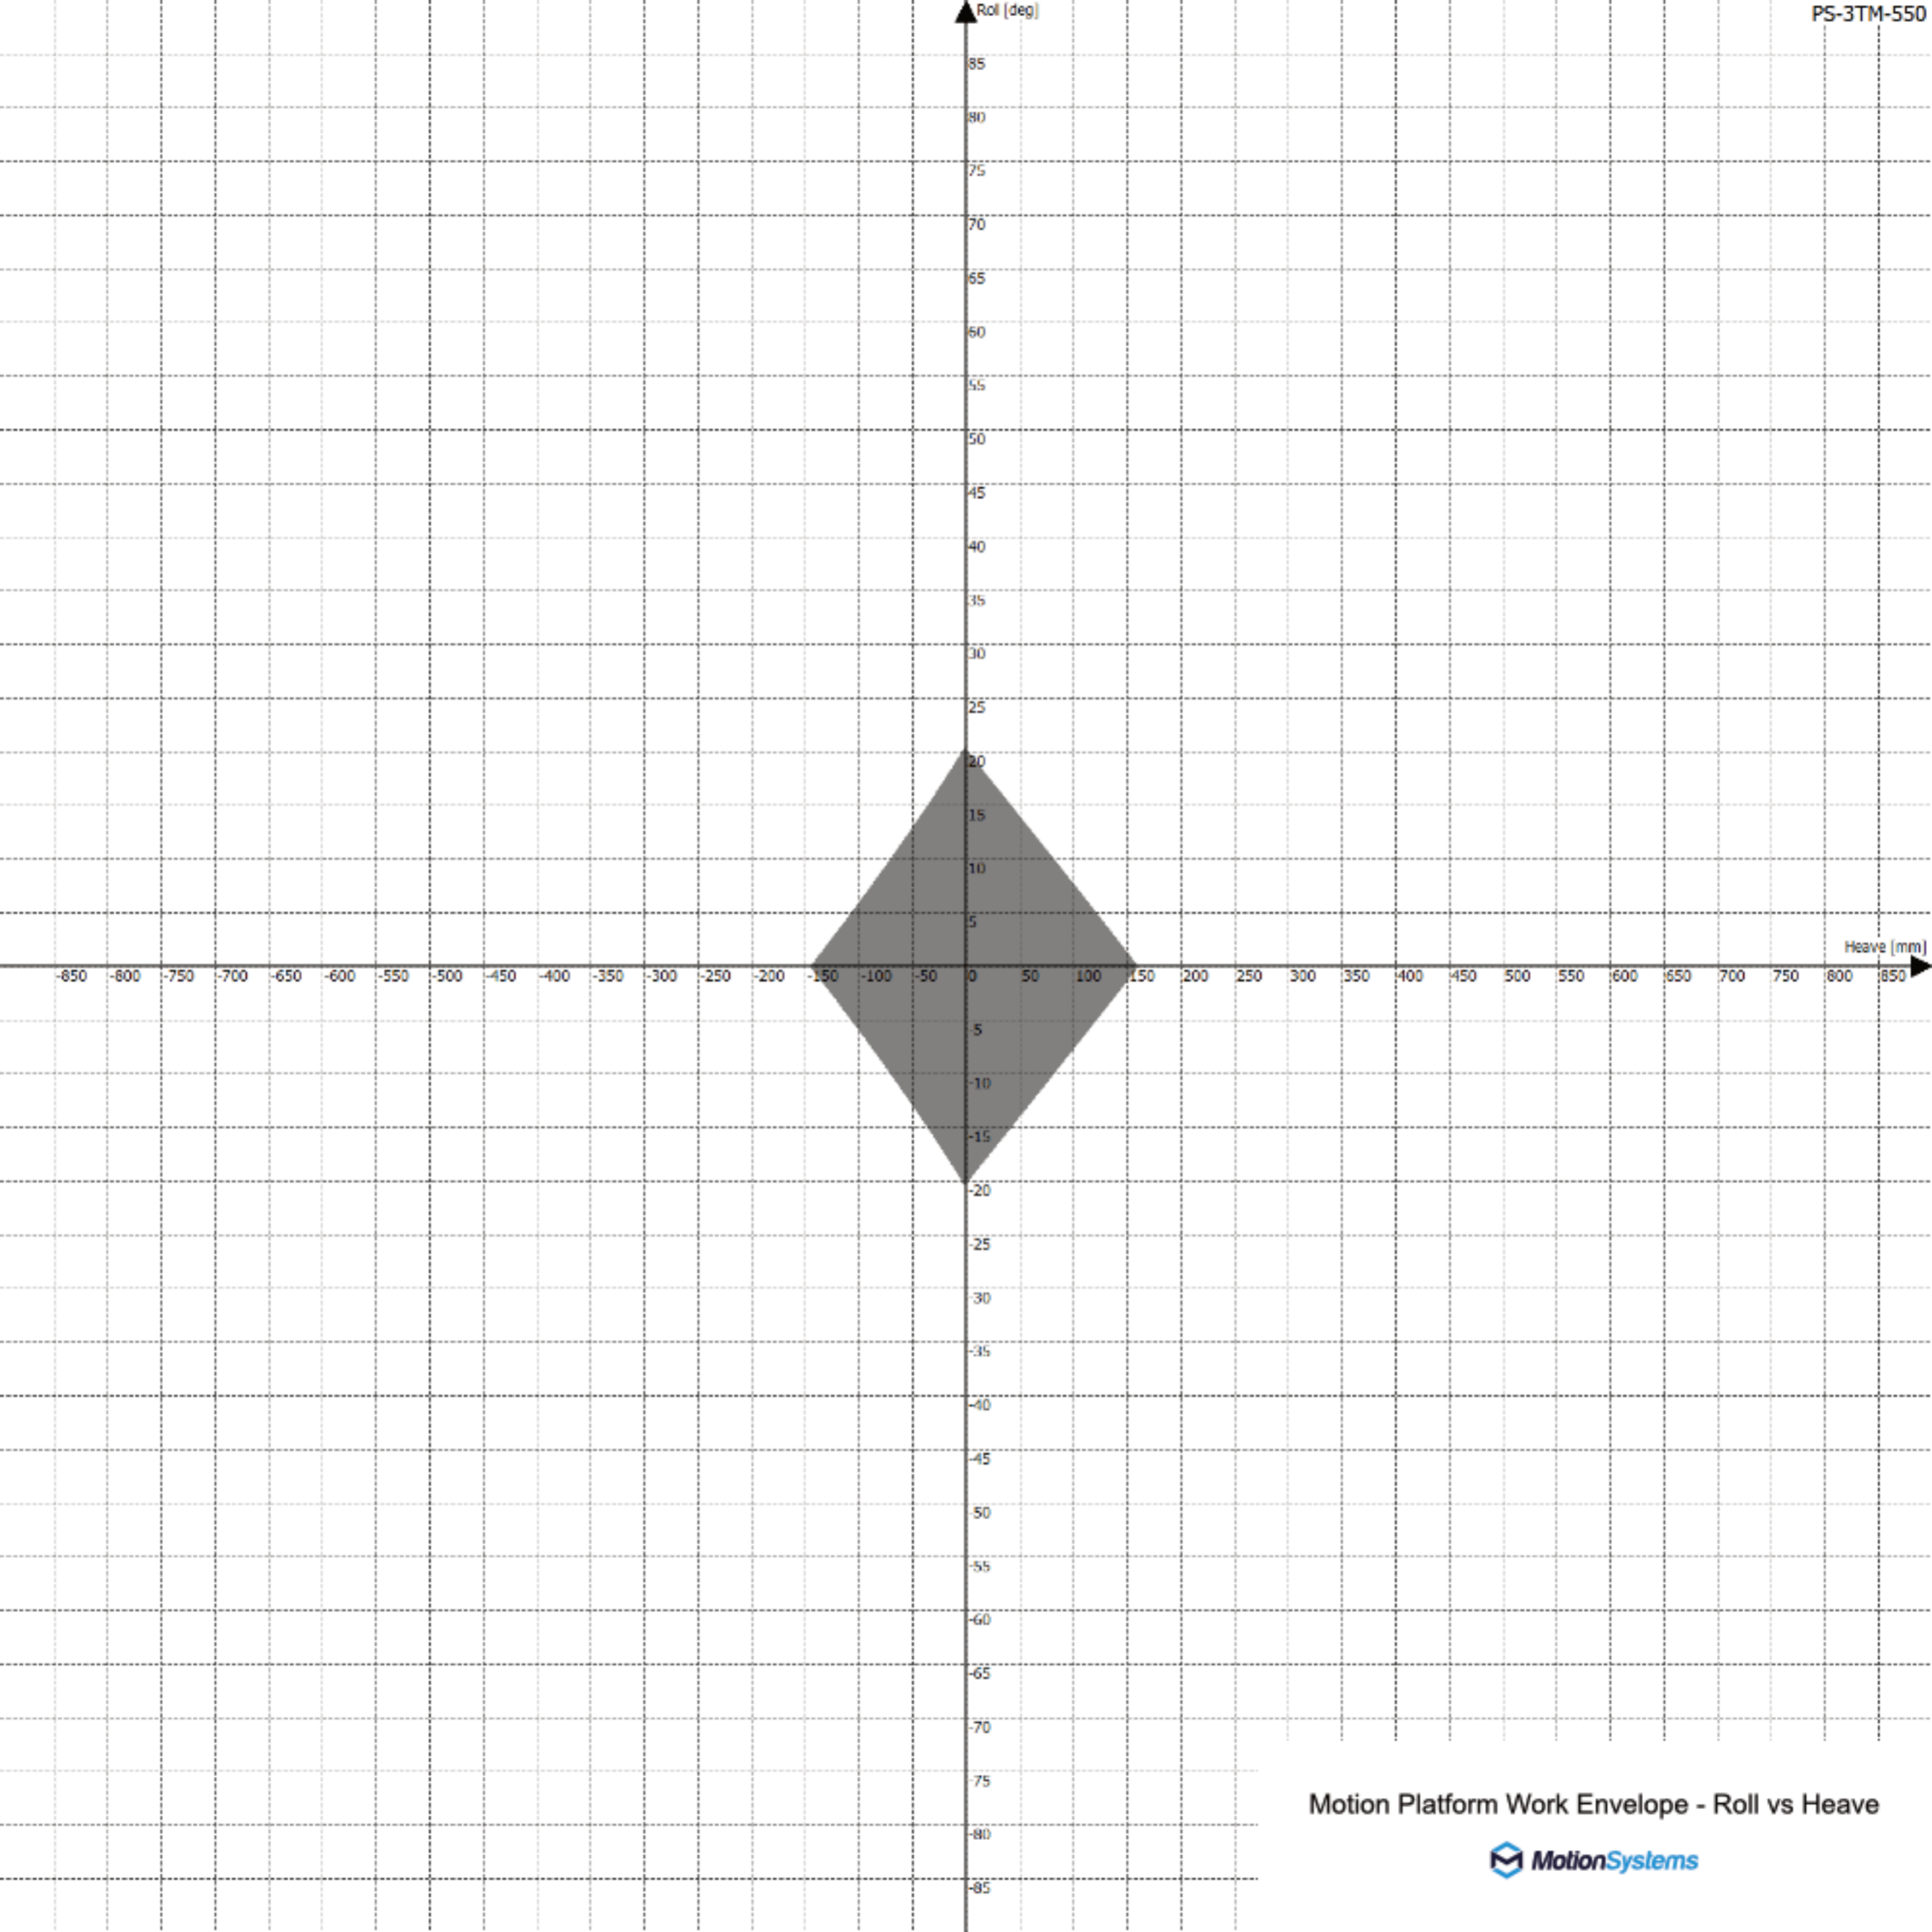

Motion Platform Work Envelope - Pitch vs Roll

Motion Platform Work Envelope - Roll vs Heave

Motion Platform Work Envelope - Pitch vs Heave