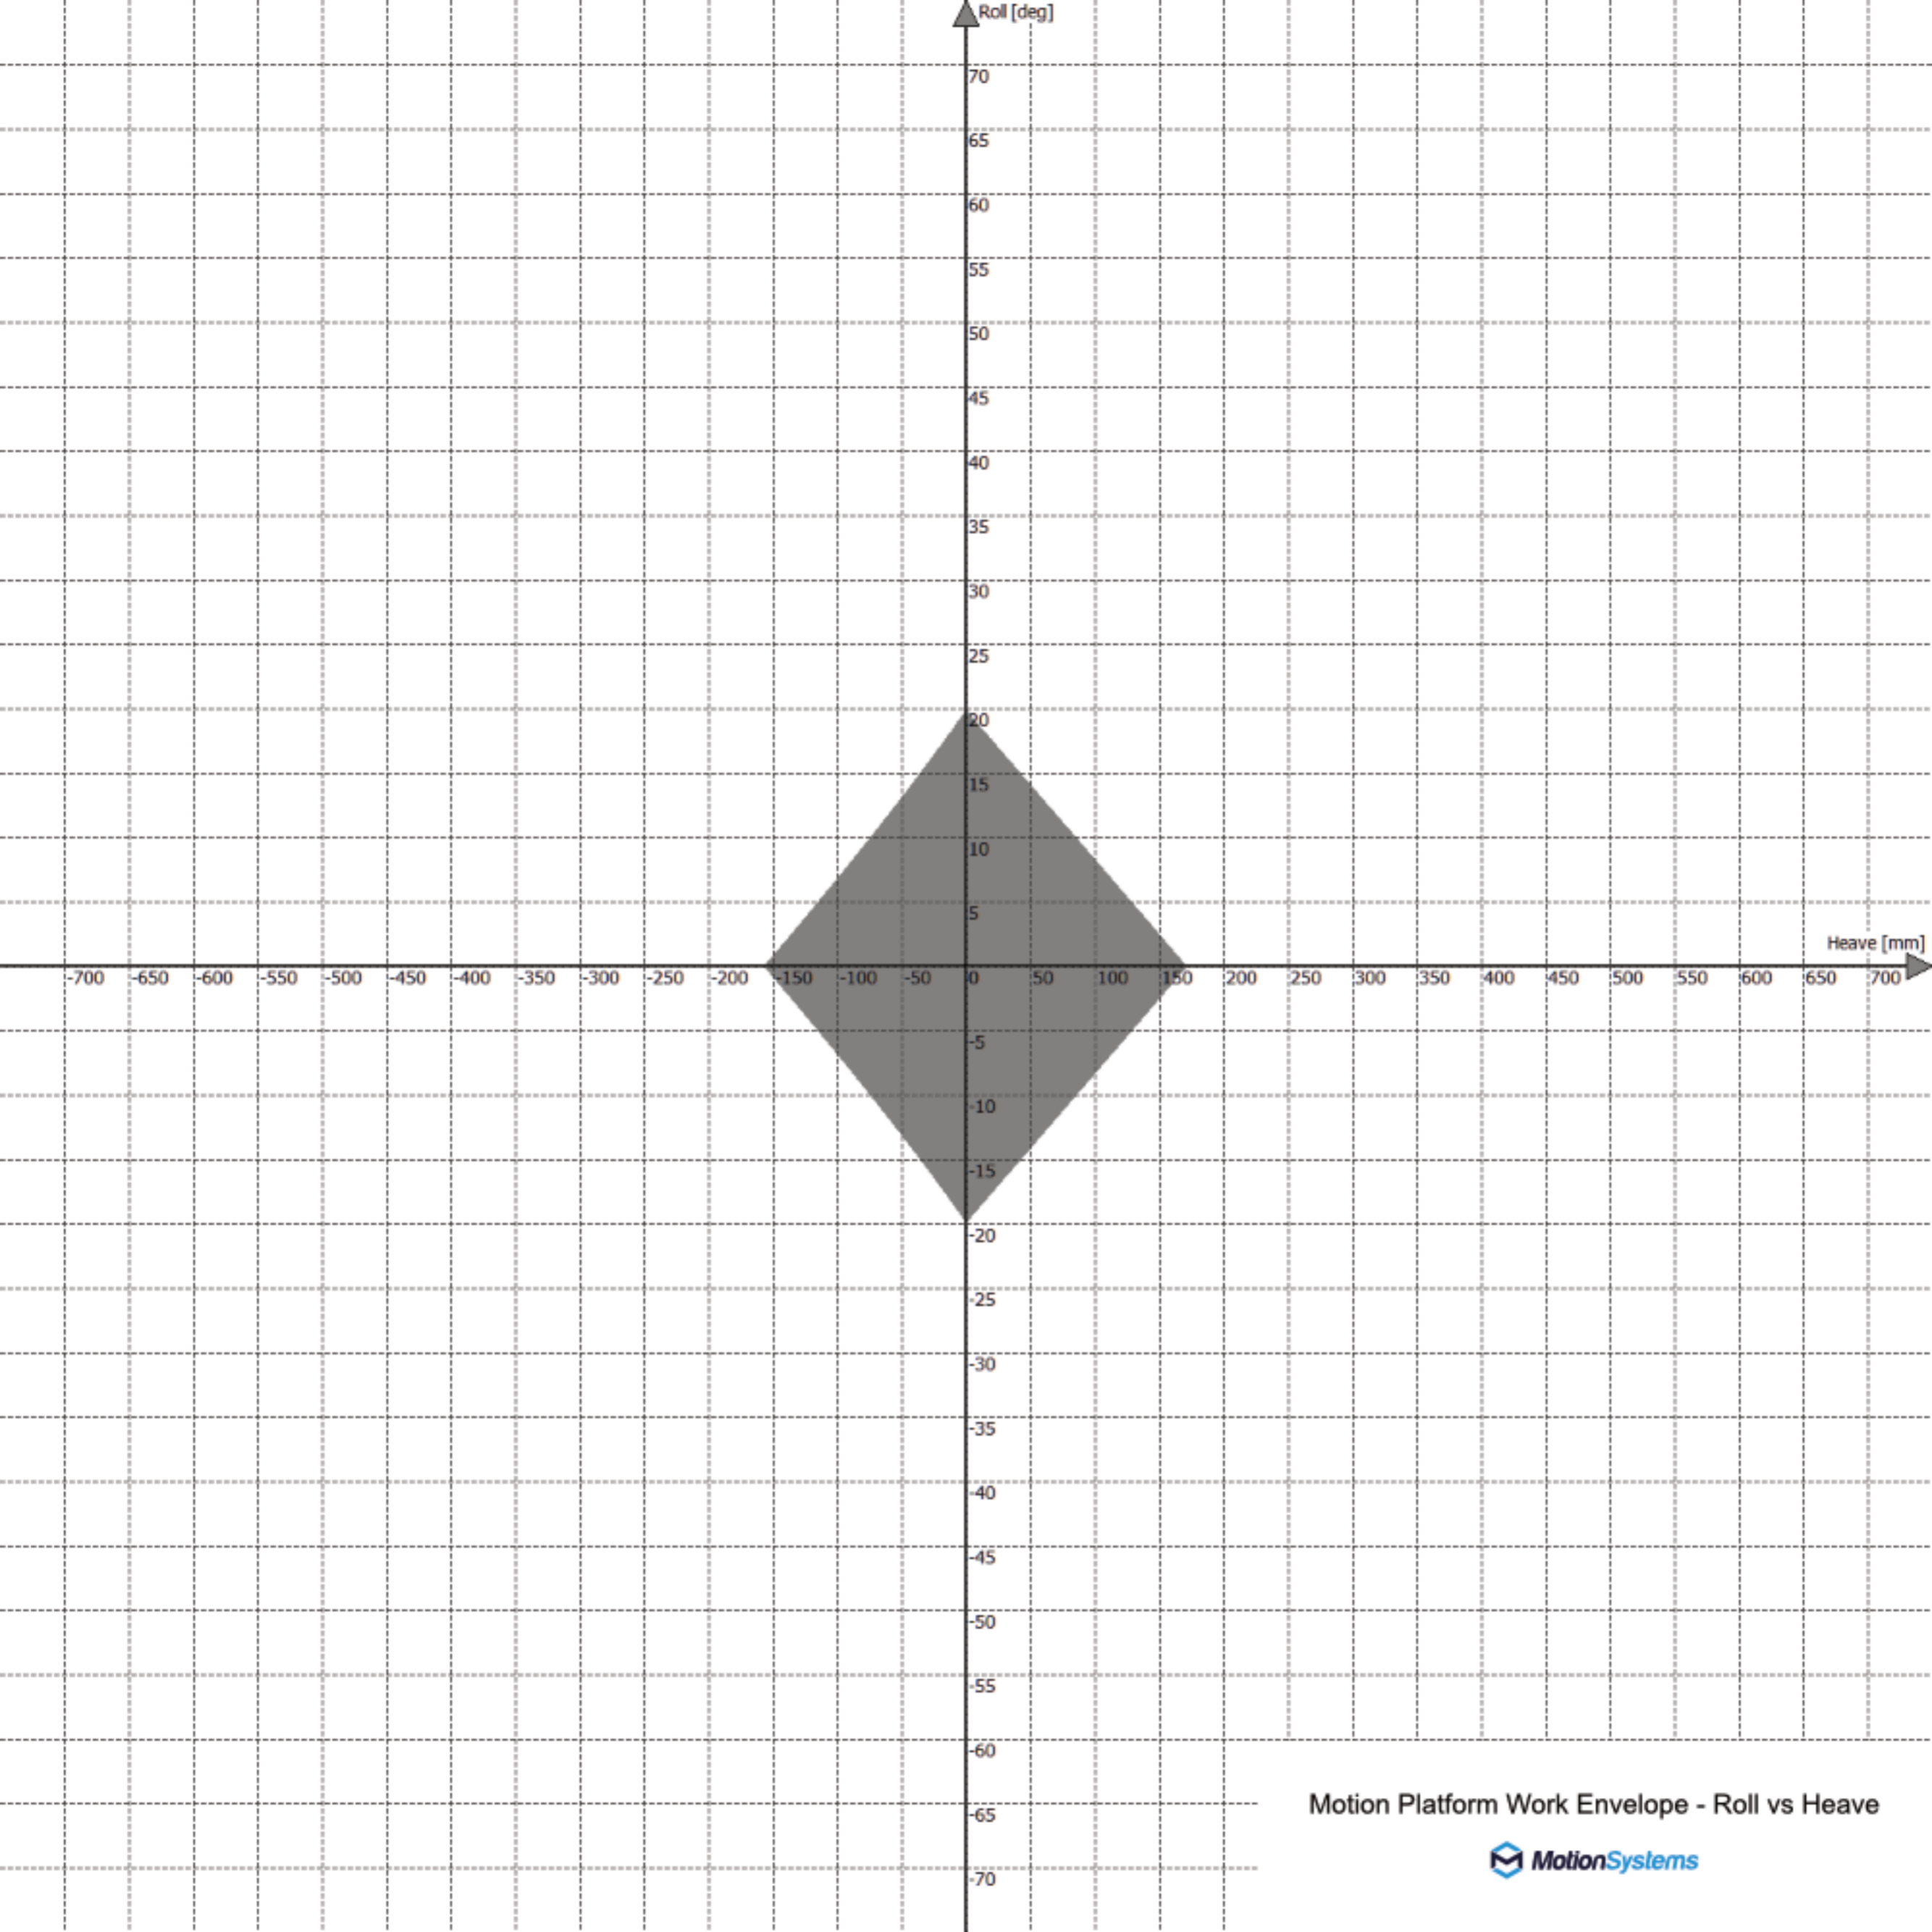

Motion Platform Work Envelope - Pitch vs Roll

Motion Platform Work Envelope - Roll vs Heave

Motion Platform Work Envelope - Pitch vs Heave